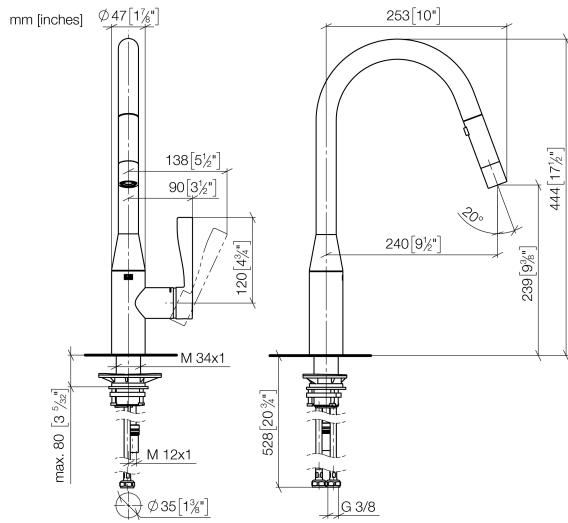

33 870 895

- 240mm projection
- pivotable spout 360°
- Optional swivel limiter available with swivel limiter set 12 821 970 90
- laminar and spray flow
- height of mixer 444 mm
- height up to laminar flow regulator 240 mm
- hole diameter 35 mm
- 1800 mm metal shower hose
- sprayface with anti-scaling system
- max. flow 10.4 l/min at 3 bar flow pressure
- lead-free
- This product can help a building meet the requirements of Green Building Rating Systems, e.g. LEED®, BREEAM®, DGNB

Recommended miscellaneous

Swivel limitation set - 12 821 970 90

Recommended miscellaneous

Strainer waste with control handle - Brushed Platinum 10 712 970-06

Recommended miscellaneous

Dispenser without rosette - Brushed Platinum 82 424 970-06

33 870 895

Flow rate chart

Certificates

Belgaqua_21-027- 27_3. LGA_28657. GDV_0400314.

33 870 895

Spare parts list

No.	Item Number	Name	Quantity used	Delivery time
1	90 12 11 148 00-06	shower	1	10
2	04 30 02 120 00-85	hose	1	30
3	90 28 22 302 00-06	spout	1	10
4	09 28 10 160 90	ring	1	2
5	09 28 10 162 90	ring	1	2
6	09 28 10 161 90	ring	1	2
7	90 15 05 064 00 90	cartridge	1	2
8	09 23 10 072 90	nut	1	60
9	09 14 10 190 90	seal	1	2
10	09 28 30 030-06	cover	1	10
11	09 20 89 020-06	handle	1	10
12	90 31 11 063 00 90	pin	1	2
13	90 31 20 087 00-06	plug	1	10
14	04 30 04 101 00 90	hose	2	2
15	04 28 20 067 00 90	pipe	1	2
16	04 30 11 040 00 90	fixing set	1	2
17	09 20 93 056 90	insert	1	2
18	90 24 03 253 00 90	adaptor	1	2
19	09 30 03 038 90	hose	1	2
20	04 21 50 010 00 90	accessories	1	2
21	90 30 09 031 00 90	key	1	2